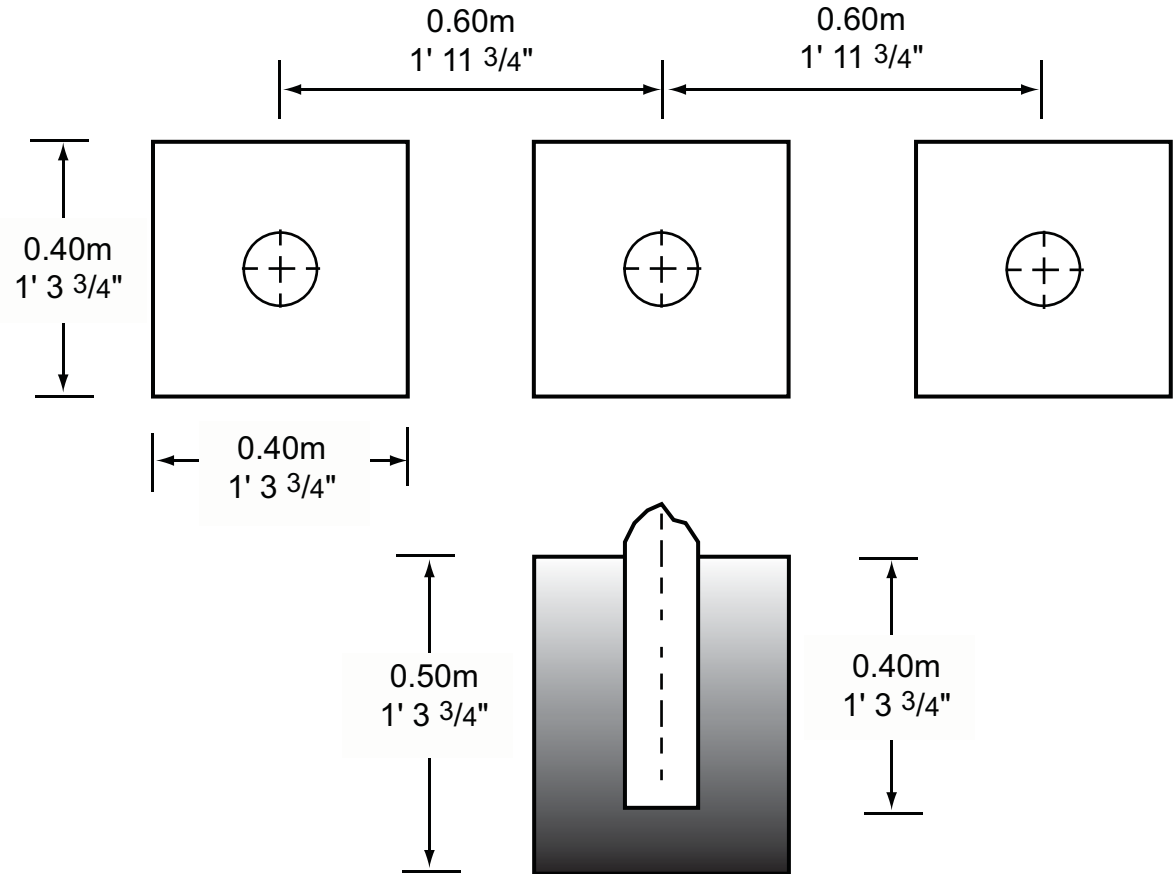

# HIP TWISTER

Installation Drawing

## Weight

Net Weight	53.0 kgs.	116.8 lbs.
Shipping Weight	55.0 kgs.	121.3 lbs.

## Dimensions

Length	1.31 m	4' 3 1/2"
Width	0.35 m	1' 1 3/4"
Height	2.40 m	7' 10 1/2"